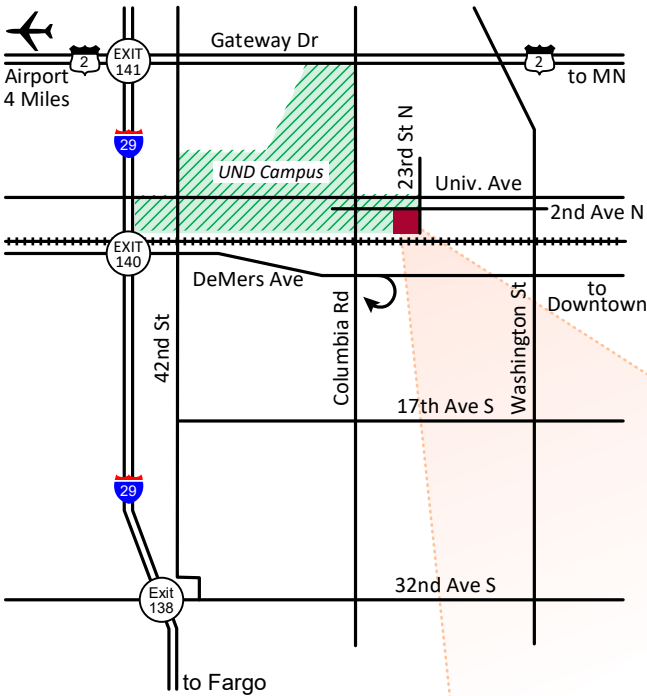

Energy & Environmental Research Center

15 North 23rd Street, Stop 9018
Grand Forks, ND 58202-9018 USA
Phone: 701.777.5000 Fax: 701.777.5181
undeerc.org

Driving Directions

From the west (airport): Continue on US 2 East (Gateway Dr) and turn right onto Columbia Rd. Turn left onto 2nd Ave N (just before overpass). The EERC is at the corner of 23rd St N.

From the east: Continue on US 2 West (Gateway Dr) and turn left onto Columbia Rd. Turn left onto 2nd Ave N (just before overpass). The EERC is at the corner of 23rd St N.

From the north: Continue on I-29, take Exit 141 (Gateway Dr) and turn left onto Gateway Dr. Turn right onto Columbia Rd. Turn left onto 2nd Ave N (just before overpass). The EERC is at the corner of 23rd St N.

From the South: Continue on I-29, take Exit 140 (DeMers Ave), and turn right onto DeMers Ave. Take exit to Columbia Rd N (second right). Turn right onto 2nd Ave N (just after overpass). The EERC is at the corner of 23rd St N.

★ Secure Facility.
All other doors locked.

CITY PARKING ORDINANCES:

WEDNESDAYS:

No parking on N-S streets.

THURSDAYS:

No parking on E-W streets.

Watch for NO PARKING signs.